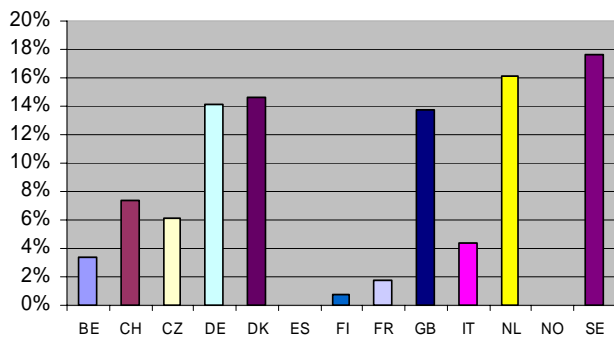

2009 CEC participation

Riders origin from the countries

Split up in races (based on enrolment)

	Totaal	CEC-1	CEC-2	CEC-3		Totaal	CEC-1	CEC-2	CEC-3
BE	14	5	4	5	BE	3%	3%	3%	4%
CH	30	12	7	11	CH	7%	8%	5%	9%
CZ	25	11	9	5	CZ	6%	8%	7%	4%
DE	58	22	19	17	DE	14%	15%	14%	13%
DK	60	19	24	17	DK	15%	13%	18%	13%
ES	0	0	0	0	ES	0%	0%	0%	0%
FI	3	0	3	0	FI	1%	0%	2%	0%
FR	7	3	1	3	FR	2%	2%	1%	2%
GB	56	16	17	23	GB	14%	11%	12%	18%
IT	18	8	4	6	IT	4%	6%	3%	5%
NL	66	24	19	23	NL	16%	17%	14%	18%
NO	0	0	0	0	NO	0%	0%	0%	0%
SE	72	23	30	19	SE	18%	16%	22%	15%
	409	143	137	129		100%	100%	100%	100%

Split up in classes (based on results)

	Totaal	40+	50+	60+	66+		Totaal	40+	50+	60+	66+
BE	4	0	2	1	1	BE	3%	0%	4%	3%	4%
CH	10	3	5	1	1	CH	7%	9%	11%	3%	4%
CZ	8	1	5	1	1	CZ	5%	3%	11%	3%	4%
DE	23	4	7	7	5	DE	16%	11%	15%	19%	18%
DK	22	5	3	6	8	DK	15%	14%	7%	16%	29%
ES	0	0	0	0	0	ES	0%	0%	0%	0%	0%
FI	3	1	1	1	0	FI	2%	3%	2%	3%	0%
FR	3	0	3	0	0	FR	2%	0%	7%	0%	0%
GB	18	11	3	0	4	GB	12%	31%	7%	0%	14%
IT	7	1	5	1	0	IT	5%	3%	11%	3%	0%
NL	24	3	7	9	5	NL	16%	9%	15%	24%	18%
NO	0	0	0	0	0	NO	0%	0%	0%	0%	0%
SE	27	7	6	11	3	SE	18%	20%	13%	30%	11%
	146	35	46	37	28		100%	100%	100%	100%	100%

2009 CEC riders came from